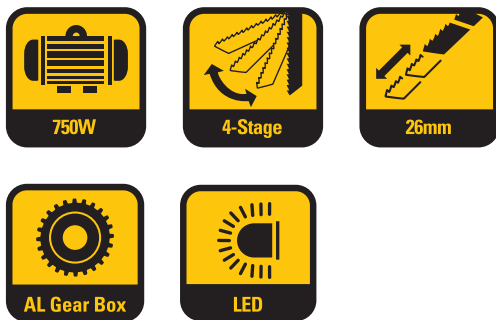

750W 26mm Jig Saw

DX57

FEATURE

- Aluminum gear box
- Lock on switch
- Rubber over mould grip
- Tool-less base bevel adjustment
- 4 Position pendulum function
- LED light
- Tool-less blade change system

SPECIFICATIONS

Model No.	DX57	DX57U
Power	750W	7.0A
Voltage	220-240V~50Hz	120V~60Hz

Stroke length: 26mm

No load speed: 800-3000/min

Bevel capacity: $\pm 45^\circ$

Max cutting capacity: Wood 100mm

Steel 10mm

Aluminum 25mm

Machine weight: 3.1Kg